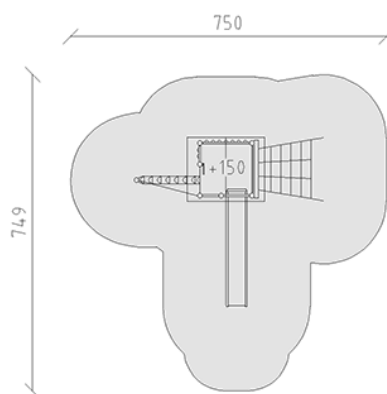

Playtower combination

Device line Rundholz

Article 28170

Playtower combination made of multi-glued Swiss pine, pressure impregnated, platform height 150 cm, with gable roof, slide made of polyester green/green, tree trunk access, climbing net access, ear seat bench, incl. steel foot brackets for minimum installation depth 50 cm.

CHF 8'275.-

(excl. VAT)

	Age group	3+
	Device dimensions	450 x 401 x 350 cm
	Space required	750 x 749 cm
	min. impact surface	37.55 m ²
	Fall height	150 cm
	Heaviest element	267 kg
	Biggest element	150 x 185 x 349 cm
	Foundations	9
	Concrete	1.25 m ³
	Assembly time	3 h
	Installers	2