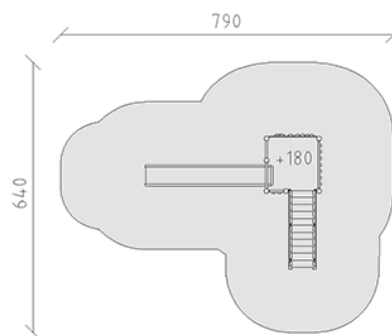

# Playtower combination

Device line Rundholz

Article 28305

Playtower combination made of multi-glued Swiss pine, pressure impregnated, platform height 180 cm, wave slide made of polyester red/yellow, climbing wall, access stairs, ear bench, incl. steel foot brackets for minimum installation depth 50 cm.

**CHF 8'965.-**

(excl. VAT)

	Age group	3+
	Device dimensions	420 x 320 x 263 cm
	Space required	790 x 640 cm
	min. impact surface	35.3 m <sup>2</sup>
	Fall height	180 cm
	Heaviest element	264 kg
	Biggest element	137 x 137 x 260 cm
	Foundations	8
	Concrete	0.75 m <sup>3</sup>
	Assembly time	3 h
	Installers	2