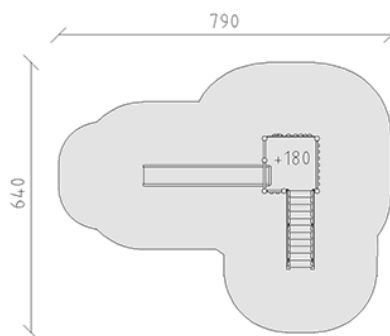

# Playtower combination

Device line Rundholz

Article 28305

Playtower combination made of multi-glued Swiss pine, pressure impregnated, platform height 180 cm, wave slide made of polyester red/yellow, climbing wall, access stairs, ear bench, incl. steel foot brackets for minimum installation depth 50 cm.

**CHF 8'965.-**

(excl. VAT)

	Age group	3+
	Device dimensions	420 x 320 x 263 cm
	Space required	790 x 640 cm
	min. impact surface	35.3 m <sup>2</sup>
	Fall height	180 cm
	Heaviest element	264 kg
	Biggest element	137 x 137 x 260 cm
	Foundations	8
	Concrete	0.75 m <sup>3</sup>
	Assembly time	3 h
	Installers	2