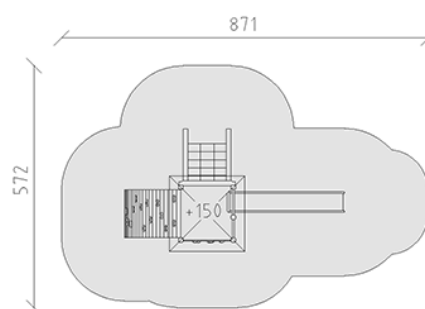

Playtower combination wood/aluminium

Device line Aluminium

Article 37490

Playtower combination made of stove enamelled aluminium, wooden elements made of multi-glued Swiss pine, pressure impregnated, platform height 150 cm, with pyramid roof, slide made of polyester green/green, rung ascent, arch ascent, climbing net and climbing wall, for minimum installation depth 50 cm.

CHF 10'720.-

(excl. VAT)

	Age group	3+
	Device dimensions	521 x 289 x 369 cm
	Space required	871 x 572 cm
	min. impact surface	36.5 m ²
	Fall height	150 cm
	Heaviest element	215 kg
	Biggest element	180 x 180 x 410 cm
	Foundations	10
	Concrete	1 m ³
	Assembly time	4 h
	Installers	2