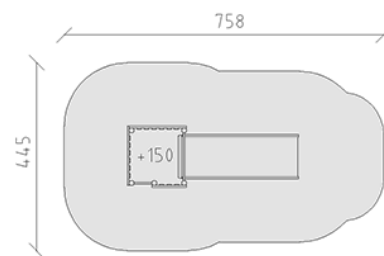

# Playtower combination

Device line Kantholz

Article 34610

Playtower combination made of multi-glued Swiss pine, pressure impregnated, platform height 150 cm, double slide made of polyester green/green, incl. steel foot brackets for minimum installation depth 50 cm.

**CHF 5'825.-**

(excl. VAT)

	Age group	3+
	Device dimensions	408 x 145 x 236 cm
	Space required	758 x 445 cm
	min. impact surface	29.45 m <sup>2</sup>
	Fall height	150 cm
	Heaviest element	170 kg
	Biggest element	142 x 145 x 233 cm
	Foundations	6
	Concrete	0.75 m <sup>3</sup>
	Assembly time	3 h
	Installers	2