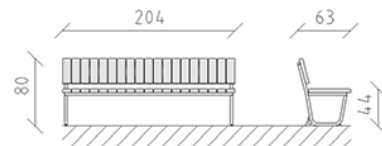

# Park bench Ovara

Article 85105

Park bench made of Swiss pine, pressure impregnated, length 204 cm, with backrest, steel construction hot-dip galvanised.

**CHF 1'295.-**

(excl. VAT)

 Device dimensions	204 x 63 x 80 cm
 Heaviest element	56 kg
 Biggest element	204 x 63 x 80 cm
 Assembly time	1 h
 Installers	2