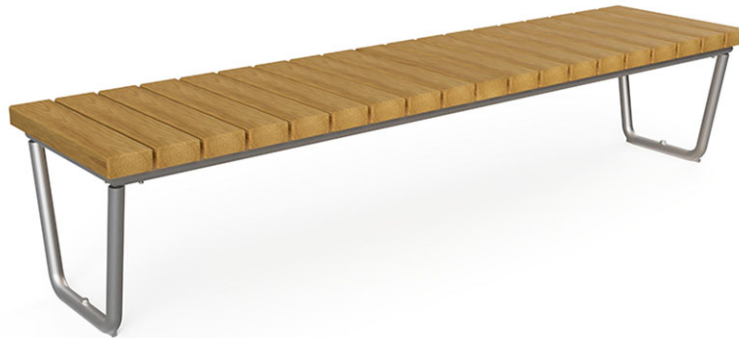

Park bench Ovara

Article 85110

Park bench made of Swiss pine, pressure impregnated, length 204 cm, without backrest, steel construction hot-dip galvanised.

CHF 885.-

(excl. VAT)

 Device dimensions	204 x 50 x 44 cm
 Heaviest element	42 kg
 Biggest element	204 x 50 x 44 cm
 Assembly time	1 h
 Installers	2