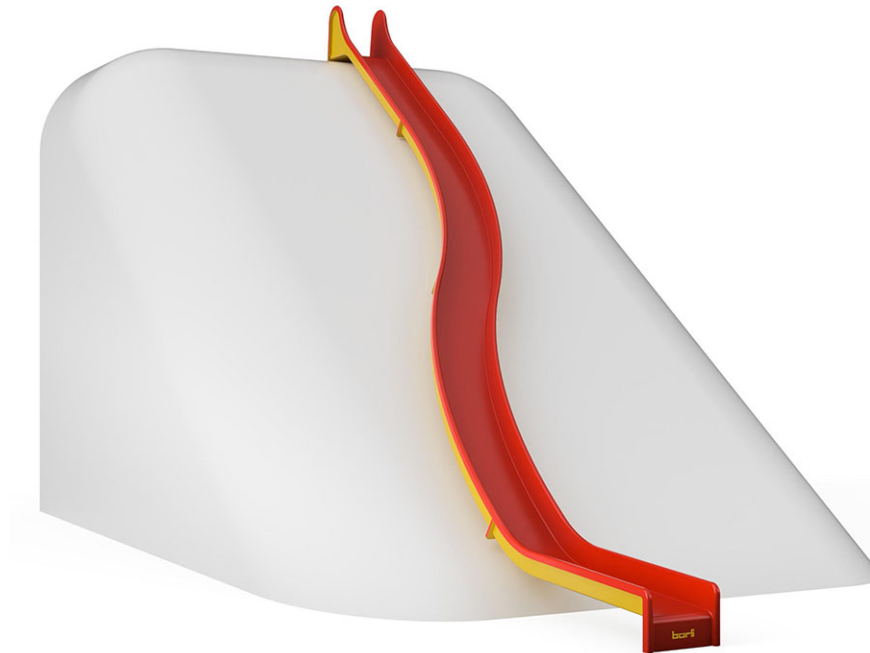

Continuous slide

Article 13000

Continuous slide made of polyester red/yellow, with foot supports for minimum installation depth 50 cm.

Price on request

 Assembly time	1 h
 Installers	2