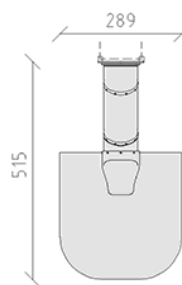

Tube slide

Device line Rundholz

Article A-99-004-40

Tube slide for platform height 150 cm, made of polyethylene, diameter \varnothing 80 cm, colour red.
incl. entry panel and exit section.

CHF 4'990.-

(excl. VAT)

 Age group	3+
 Device dimensions	315 x 109 x 238 cm
 Space required	515 x 289 cm
 min. impact surface	8.25 m ²
 Fall height	150 cm
 Heaviest element	90 kg
 Biggest element	330 x 110 x 150 cm
 Foundations	1
 Concrete	0.2 m ³
 Assembly time	1 h
 Installers	2