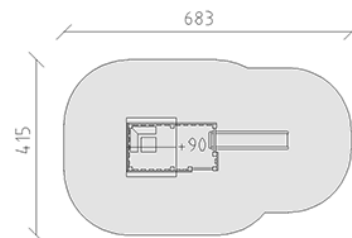

Cabin on stilts

Device line Kantholz

Article 32710

Playhouse on stilts made of multi-glued Swiss pine, pressure impregnated, platform height 90 cm, with gable roof, rung access, corner bench, play table and slide made of polyester green/green, incl. steel foot brackets for minimum installation depth 50 cm.

CHF 7'290.-

(excl. VAT)

 Age group	3+
 Device dimensions	384 x 139 x 280 cm
 Space required	683 x 415 cm
 min. impact surface	24.55 m ²
 Fall height	100 cm
 Heaviest element	180 kg
 Biggest element	218 x 119 x 275 cm
 Foundations	8
 Concrete	1.3 m ³
 Assembly time	1 h
 Installers	2