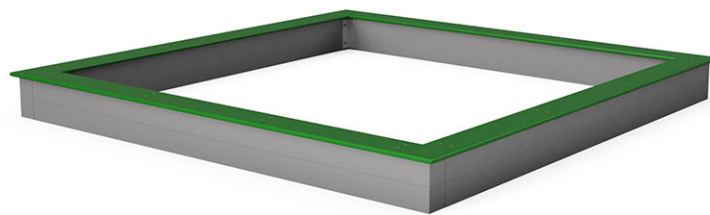

Sandpit

Device line Color

Article 50215

Sandpit made of recycled plastic beams, color grey, size of your choice, two-layers, with seat board made of polyethylene.

Price CHF 165.- per M

Price on request

 Assembly time	2 h
 Installers	2