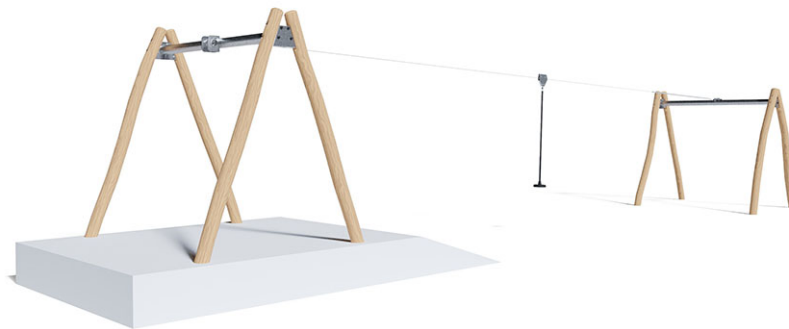

# Cable slide 15 m

Device line Robinie

Article 40205

Cable slide made of chemically untreated Robinia heartwood, sanded, ropeway length 15.00 m, for natural slope of 4 %, with pendulum seat, minimum installation depth 80 cm.

**CHF 5'750.-**

(excl. VAT)

 Age group	3+
 Device dimensions	1814 x 333 x 310 cm
 Space required	1814 x 400 cm
 min. impact surface	64.35 m <sup>2</sup>
 Fall height	137 cm