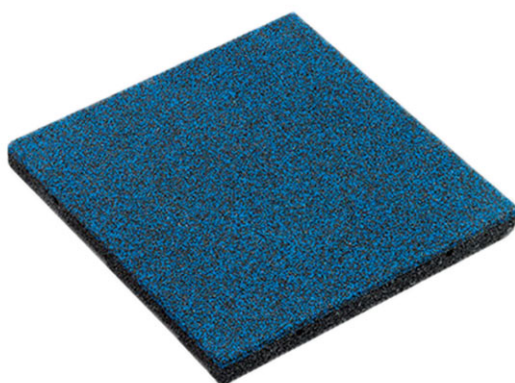

Solid rubber tile Royal

Article 95130

Solid rubber tile Royal made of EPDM new rubber, size 500 x 500 mm, thickness 50 mm, colour blue/black no. 590/390, approx. RAL 5015/9004, for fall heights up to 150 cm, incl. connector.

Minimum order quantity 20 m²

Price per m²

CHF 123.-

(excl. VAT)

	Device dimensions	50 x 50 x 5 cm
	Fall height	150 cm
	Heaviest element	5 kg
	Biggest element	50 x 50 x 5 cm