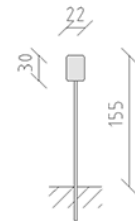

# Playground board Standard

Article 95970

Playground board Standard made of aluminium composite panel, with two symbols, format 220 x 300 mm, digital print on white foil, covered with protective laminate, standing model with hot-dip galvanised stand tube.

**CHF 215.-**

(excl. VAT)

 Device dimensions	155 x 22 x 5 cm
 Heaviest element	5 kg
 Biggest element	200 x 22 x 5 cm
 Foundations	1
 Concrete	0.15 m <sup>3</sup>
 Assembly time	1 h
 Installers	1

**berli**  
Center of play