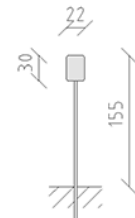

# Playground board Standard

Article 95970

Playground board Standard made of aluminium composite panel, with two symbols, format 220 x 300 mm, digital print on white foil, covered with protective laminate, standing model with hot-dip galvanised stand tube.

**CHF 215.-**

(excl. VAT)

	Device dimensions	155 x 22 x 5 cm
	Heaviest element	5 kg
	Biggest element	200 x 22 x 5 cm
	Foundations	1
	Concrete	0.15 m <sup>3</sup>
	Assembly time	1 h
	Installers	1

**berli**  
Center of play