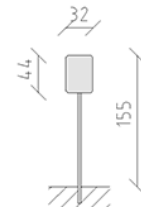

Playground board Standard

Article 95975

Playground board Standard made of aluminium composite panel, with four symbols, format 320 x 440 mm, digital print on white foil, covered with protective laminate, standing model with hot-dip galvanised stand tube.

CHF 260.-
(excl. VAT)

	Device dimensions	155 x 32 x 5 cm
	Heaviest element	5 kg
	Biggest element	200 x 32 x 5 cm
	Foundations	1
	Concrete	0.15 m ³
	Assembly time	1 h
	Installers	1

berli
Center of play