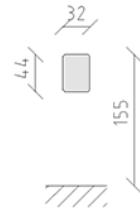

Playground board Standard

Article 95976

Playground board Standard made of aluminium composite panel, with four symbols, size 320 x 440 mm, digital print on white foil, covered with protective laminate, wall model.

CHF 140.-

(excl. VAT)

	Heaviest element	2 kg
	Biggest element	44 x 32 x 0.4 cm
	Assembly time	0.5 h
	Installers	1

berli
Center of play

+41 41 925 14 00

info@buerli.swiss