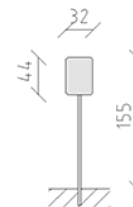

Playground board Individual

Article 95991

Playground board Individual made of aluminium composite panel, with six symbols, format 320 x 440 mm, digital print on white foil, covered with protective laminate, standing model with hot-dip galvanised stand tube, four symbols for self-selection.

CHF 445.-

(excl. VAT)

 Device dimensions	155 x 32 x 5 cm
 Heaviest element	5 kg
 Biggest element	155 x 32 x 5 cm
 Foundations	1
 Concrete	0.15 m ³
 Assembly time	1 h
 Installers	1

berli
Center of play