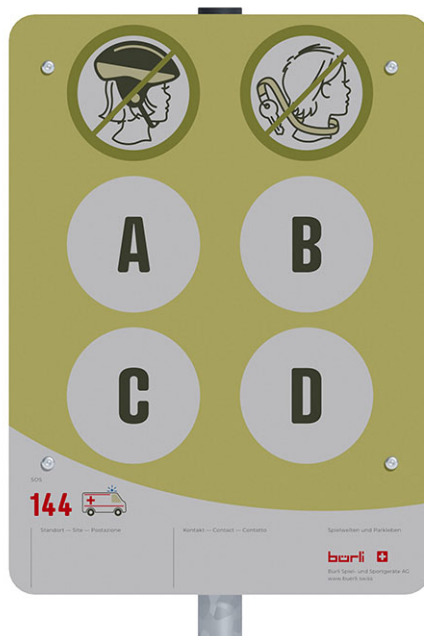

Playground board Individual

Article 95991

Playground board Individual made of aluminium composite panel, with six symbols, format 320 x 440 mm, digital print on white foil, covered with protective laminate, standing model with hot-dip galvanised stand tube, four symbols for self-selection.

CHF 445.-

(excl. VAT)

 Device dimensions	155 x 32 x 5 cm
 Heaviest element	5 kg
 Biggest element	155 x 32 x 5 cm
 Foundations	1
 Concrete	0.15 m ³
 Assembly time	1 h
 Installers	1

berli
Center of play