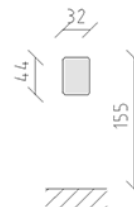

Playground board Individual

Article 95996

Playground board Individual made of aluminium composite panel, with six symbols, format 320 x 440 mm, digital print on white foil, covered with protective laminate, wall model, symbols for self-selection.

CHF 330.-

(excl. VAT)

| | |
|--|------------------|
|  Heaviest element | 2 kg |
|  Biggest element | 44 x 32 x 0.4 cm |
|  Assembly time | 0.5 h |
|  Installers | 1 |

buerli
Center of play

+41 41 925 14 00