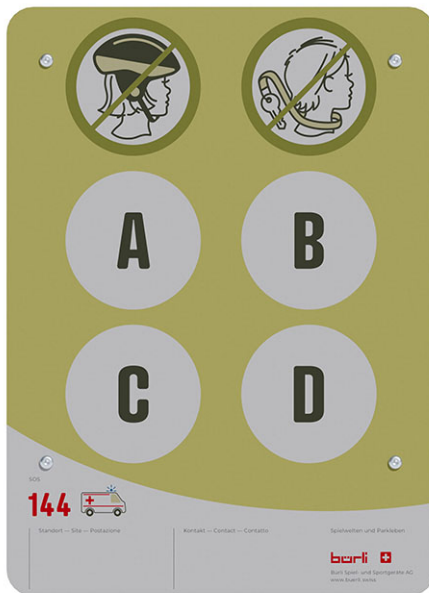

Playground board Individual

Article 95996

Playground board Individual made of aluminium composite panel, with six symbols, format 320 x 440 mm, digital print on white foil, covered with protective laminate, wall model, symbols for self-selection.