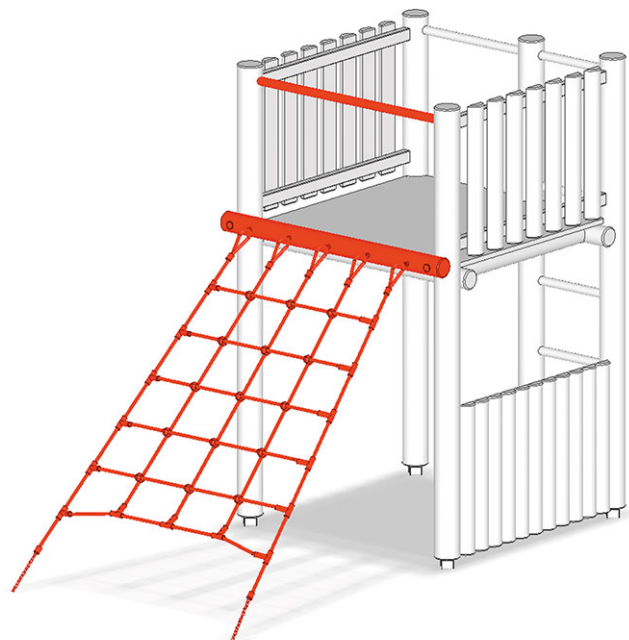

Climbing net ascent

Device line Rundholz

Article A-01-029-40

Climbing net ascent for platform height 150 cm, made of polypropylene with steel inserts.

CHF 1'105.-
(excl. VAT)

 Fall height	150 cm
 Assembly time	1 h
 Installers	2