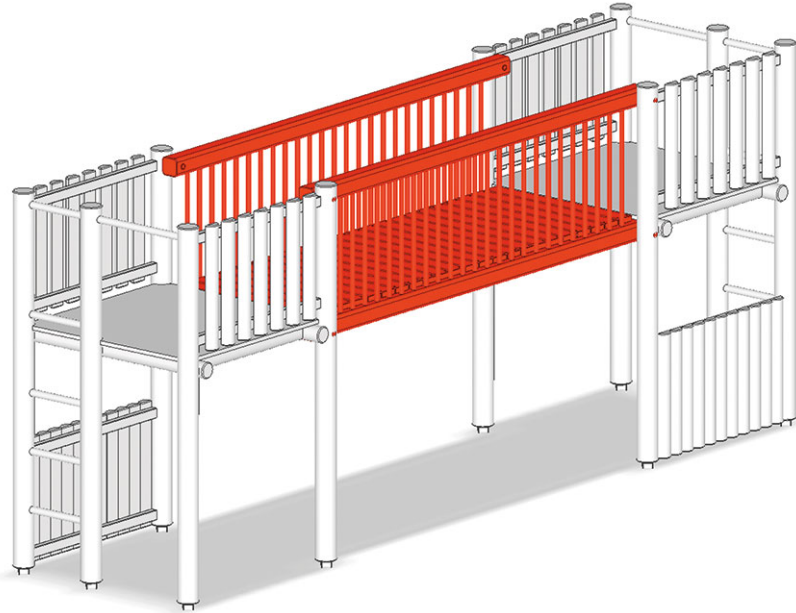

Connecting bridge

Device line Rundholz

Article A-01-050-72

Connecting bridge for length 300 cm, made of Swiss pine, with two railings, from tower to tower.

CHF 2'045.-
(excl. VAT)

 Assembly time 3 h

 Installers 2