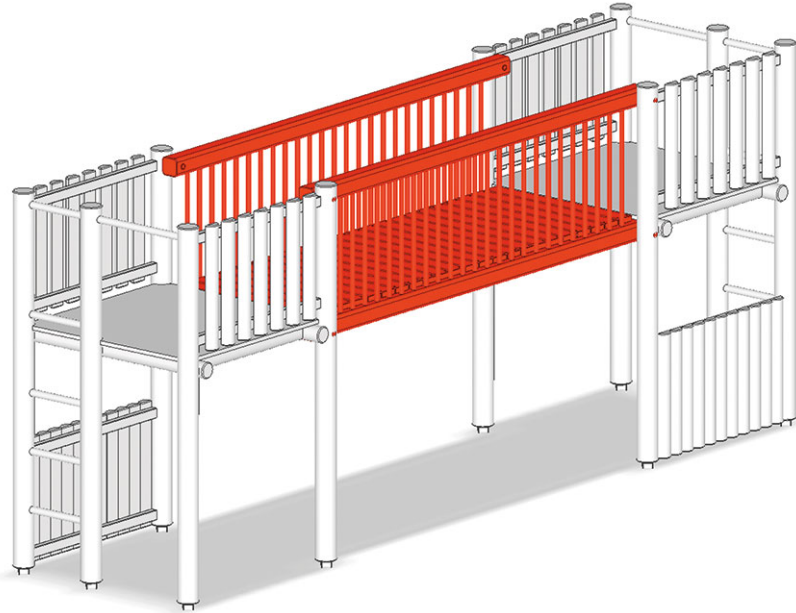

Connecting bridge

Device line Rundholz

Article A-01-050-74

Connecting bridge for length 400 cm, made of Swiss pine, with two railings, from tower to tower.

CHF 2'580.-
(excl. VAT)

 Assembly time	3 h
 Installers	2