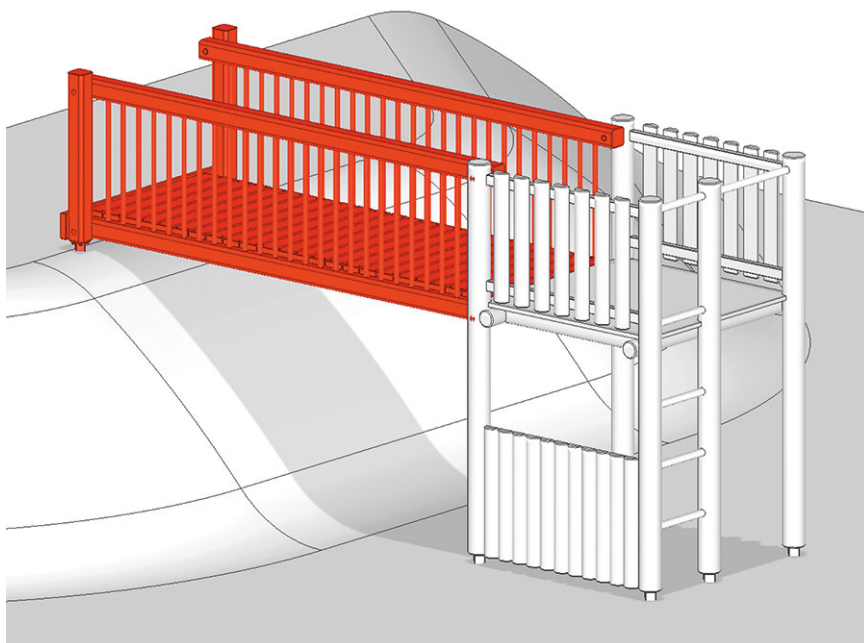

Connecting bridge to hill

Device line Rundholz

Article A-01-050-72-001

Connecting bridge for length 300 cm, made of Swiss pine, with two railings, from hill to tower.

CHF 2'425.-
(excl. VAT)

 Assembly time	3 h
 Installers	2