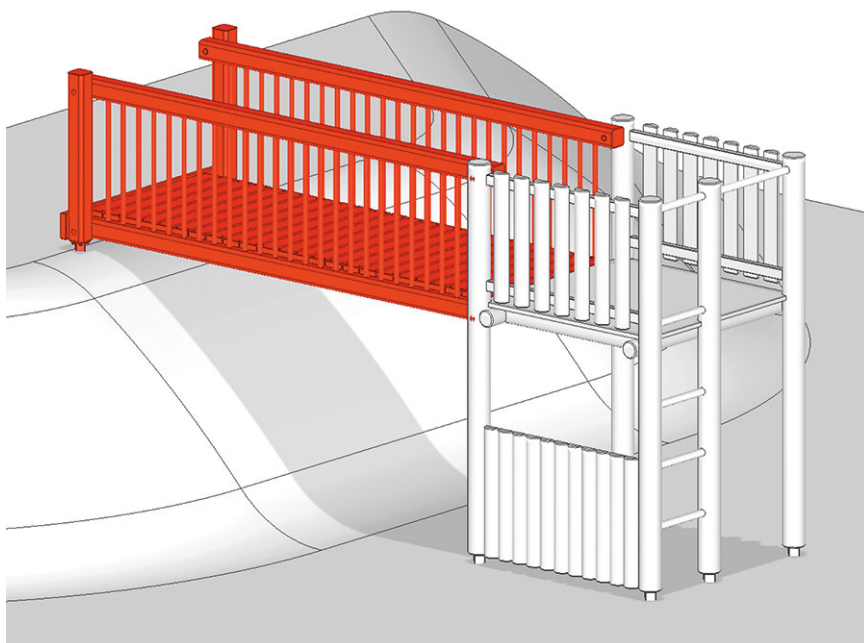

# Connecting bridge to hill

Device line Rundholz

Article A-01-050-72-001

Connecting bridge for length 300 cm, made of Swiss pine, with two railings, from hill to tower.

**CHF 2'425.-**

(excl. VAT)

 Assembly time	3 h
 Installers	2