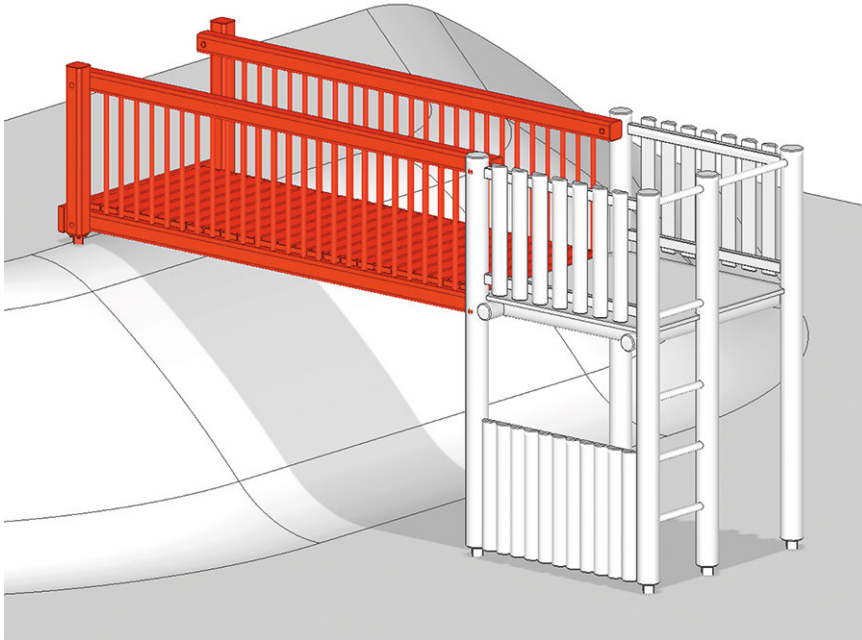

Connecting bridge to hill

Device line Rundholz

Article A-01-050-76-001

Connecting bridge for length 500 cm, made of Swiss pine, with two railings, from hill to tower.

CHF 3'510.-
(excl. VAT)

Assembly time

3 h