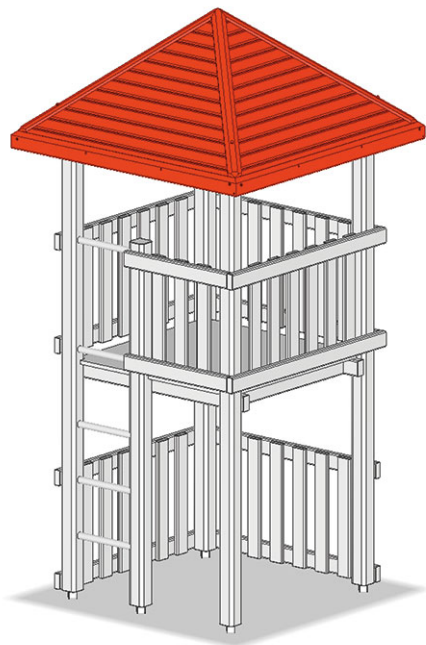

# Pyramid roof

Device line Kantholz

Article A-02-008-94

Pyramid roof made of Swiss pine, pressure impregnated, size 207 x 207 cm, profiled frame construction, infill with special Chalet formwork.

**CHF 1'635.-**