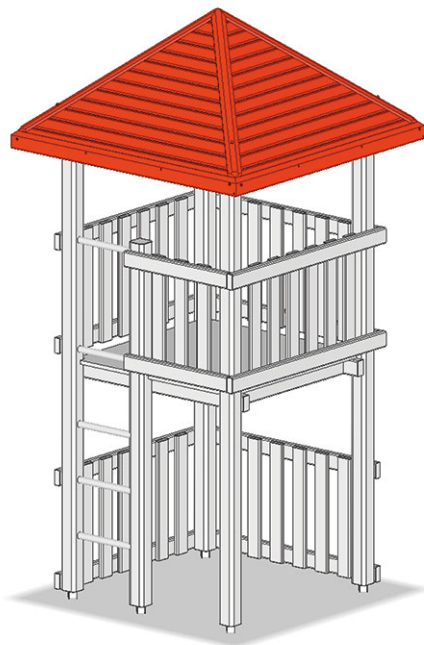

# Pyramid roof

Device line Rundholz

Article A-02-009-93

Pyramid roof made of Swiss pine, pressure impregnated, size 180 x 180 cm, profiled frame construction, infill with aluminium panelling.

**CHF 1'870.-**