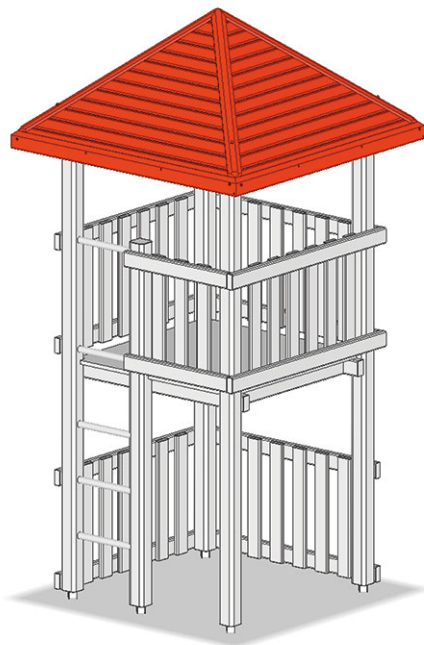

# Pyramid roof

Device line Kantholz

Article A-02-009-94

Pyramid roof made of Swiss pine, pressure impregnated, size 207 x 207 cm, profiled frame construction, infill with aluminium panelling.

**CHF 2'230.-**