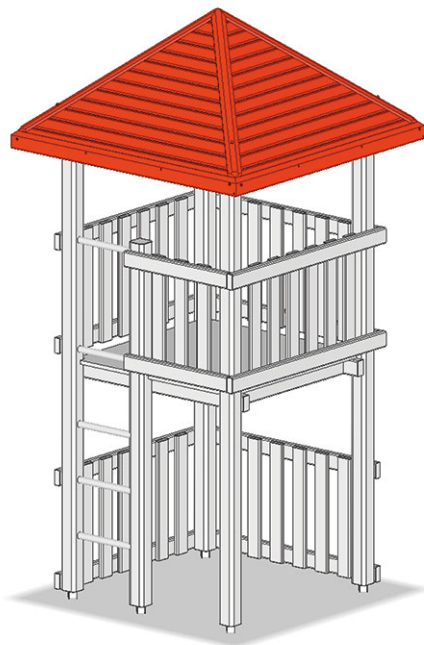

Pyramid roof

Device line Kantholz

Article A-02-009-94

Pyramid roof made of Swiss pine, pressure impregnated, size 207 x 207 cm, profiled frame construction, infill with aluminium panelling.

CHF 2'230.-
(excl. VAT)

Assembly time

2 h

Installers

2

berli
Center of play