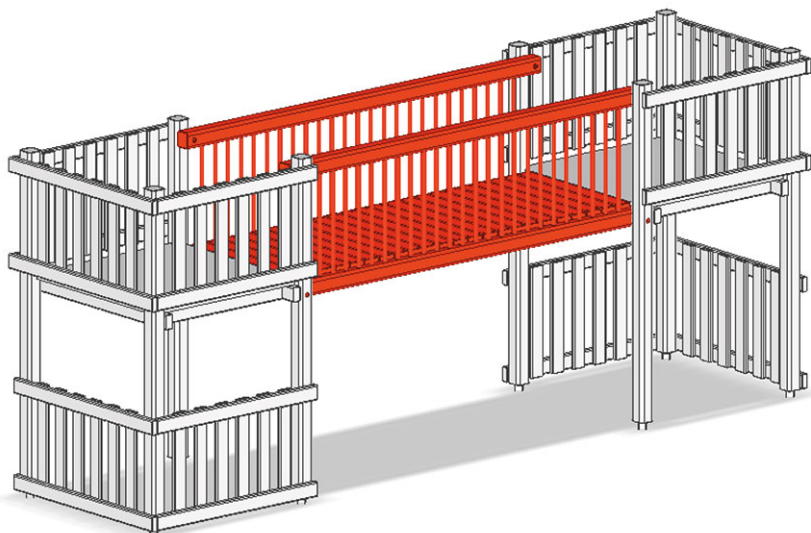

# Connecting bridge

Device line Aluminium

Article A-02-050-72-002

Connecting bridge, height 80 cm, width 114 cm, length 300 cm, with 2 railings, straight or sloping, from tower to tower.

**CHF 2'045.-**

(excl. VAT)