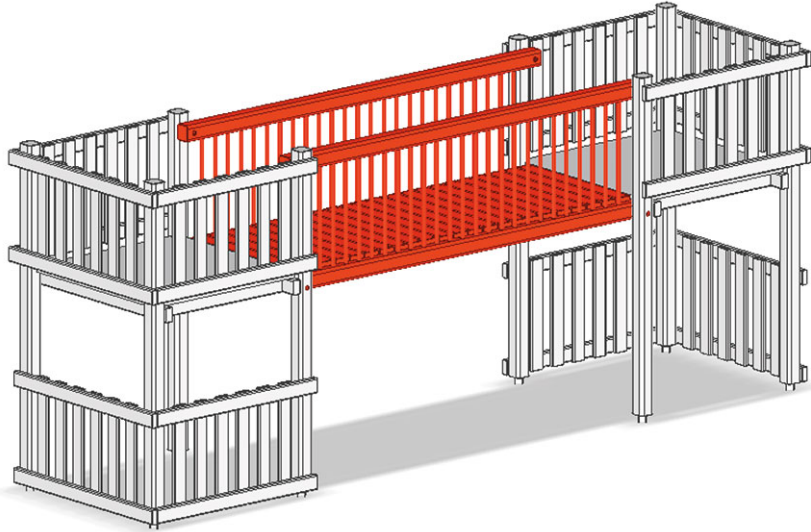

Connecting bridge

Device line Aluminium

Article A-02-050-74-002

Connecting bridge, height 80 cm, width 114 cm, length 400 cm, with 2 railings, straight or sloping, from tower to tower.

CHF 2'580.-
(excl. VAT)