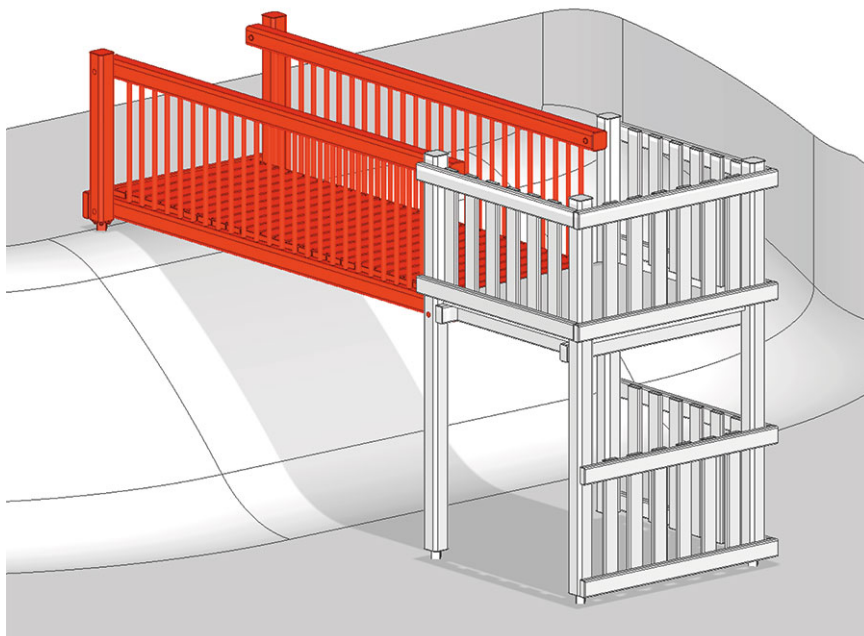

# Connecting bridge to hill

Device line Aluminium

Article A-02-050-76-001

Connecting bridge, height 80 cm, width 114 cm, length 500 cm, with 2 railings, from tower to hill.

**CHF 3'510.-**

(excl. VAT)

 Assembly time	3 h
 Installers	2