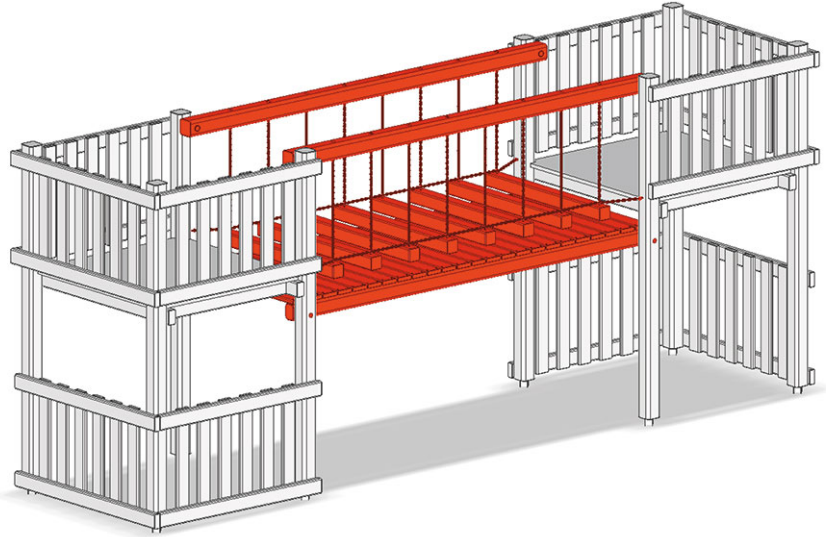

Chain walk

Device line Aluminium

Article A-02-052-72-008

Chain walk, height 80 cm, width 114 cm, length 300 cm, with 2 railings and safety platform, from tower to tower.

CHF 2'335.-
(excl. VAT)

Assembly time