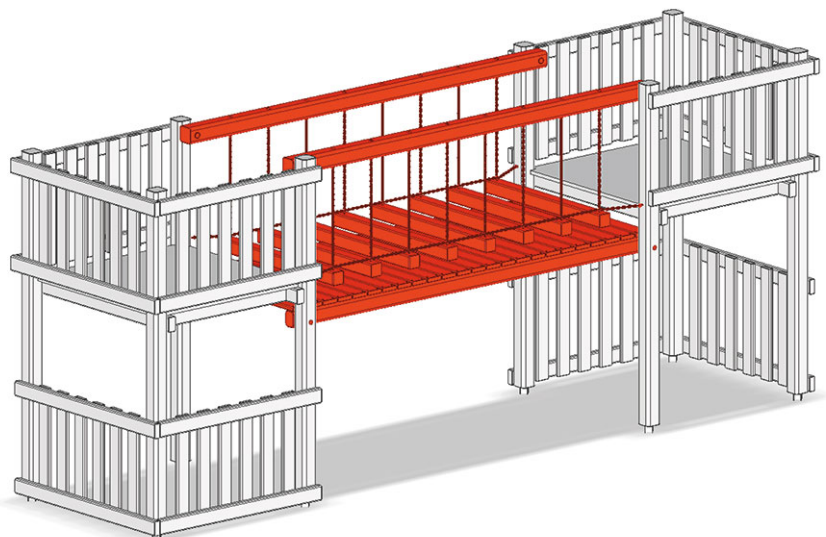

Chain walk

Device line Aluminium

Article A-02-052-74-008

Chain walk, height 80 cm, width 114 cm, length 400 cm, with 2 railings and safety platform, from tower to tower.

CHF 2'965.-
(excl. VAT)

 Assembly time	2 h
 Installers	2