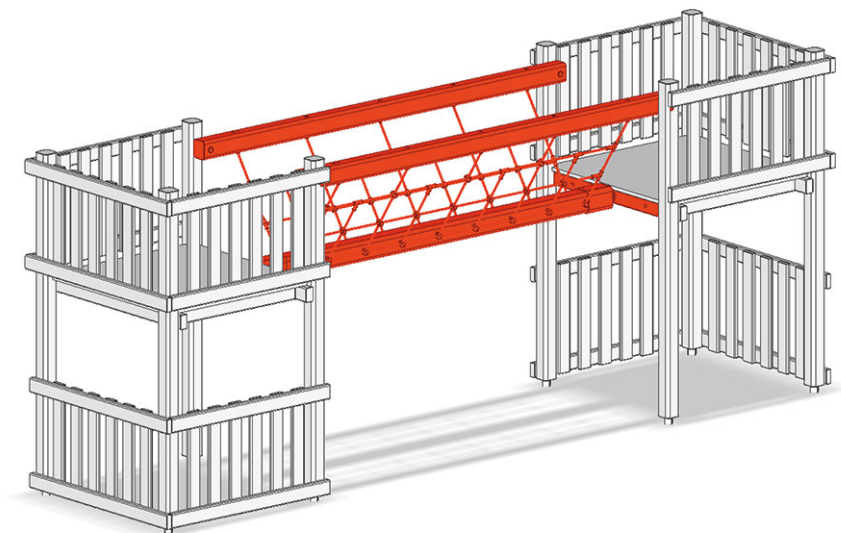

Jungle bridge

Device line Kantholz

Article A-02-058-72

Jungle bridge, height 80 cm, width 114 cm, length 300 cm, with 2 railings, from tower to tower.

CHF 4'080.-

(excl. VAT)

Assembly time

2 h