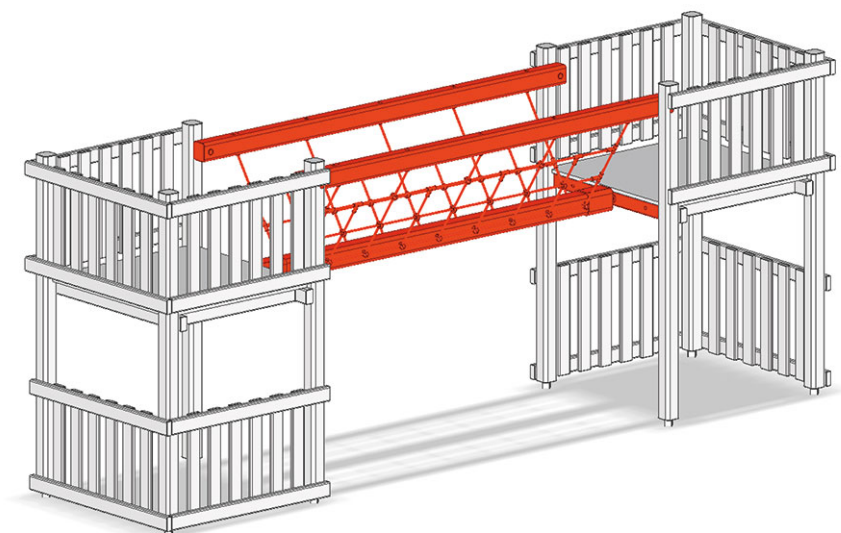

Jungle bridge

Device line Kantholz

Article A-02-058-74

Jungle bridge, height 80 cm, width 114 cm, length 400 cm, with 2 railings, from tower to tower.

CHF 5'115.-

(excl. VAT)

 Assembly time	2 h
 Installers	2