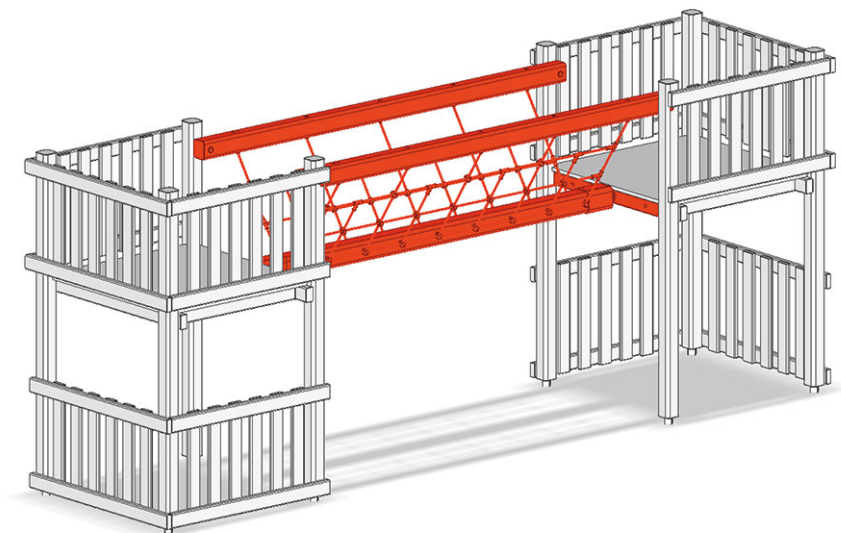

Jungle bridge

Device line Kantholz

Article A-02-058-74

Jungle bridge, height 80 cm, width 114 cm, length 400 cm, with 2 railings, from tower to tower.

CHF 5'115.-
(excl. VAT)

 Assembly time	2 h
 Installers	2