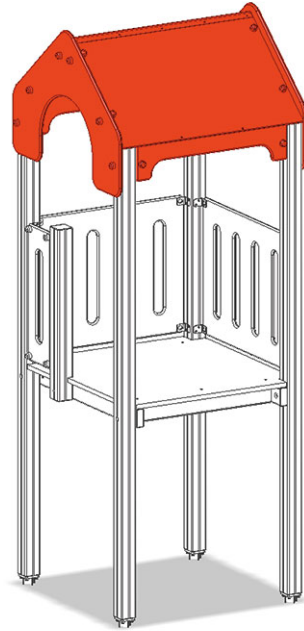

# Gable roof

Device line Color

Article A-03-007-91

Gable roof suitable for maxitower, panels in polyethylene.

**CHF 1'205.-**  
(excl. VAT)

Assembly time

2 h

Installers