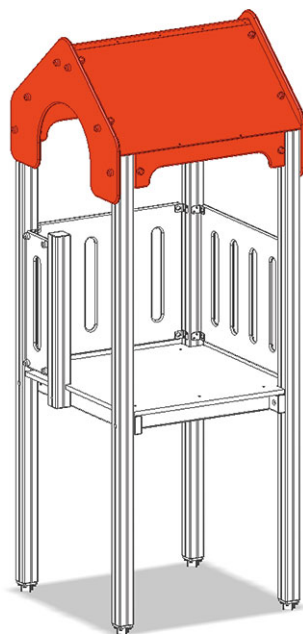

Gable roof

Device line Color

Article A-03-007-91

Gable roof suitable for maxitower, panels in polyethylene.

CHF 1'205.-

(excl. VAT)

Assembly time

2 h