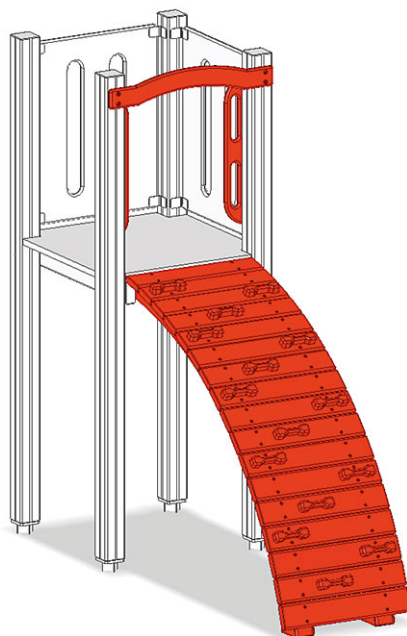

# Arch ascent

Device line Color

Article A-03-021-15-001

Arch ascent for platform height 60 cm with side panels and climbing elements, made of polyethylene.

**CHF 920.-**

(excl. VAT)

|   |               |       |
|---|---------------|-------|
|  | Fall height   | 60 cm |
|  | Assembly time | 1 h   |
|  | Installers    | 2     |