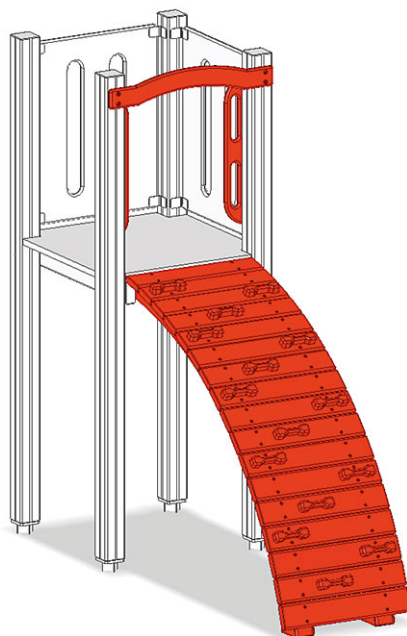

Arch ascent

Device line Color

Article A-03-021-35-001

Arch ascent for platform height 120 cm with side panels and climbing elements, made of polyethylene.

CHF 1'370.-

(excl. VAT)

 Fall height	120 cm
 Assembly time	1 h
 Installers	2