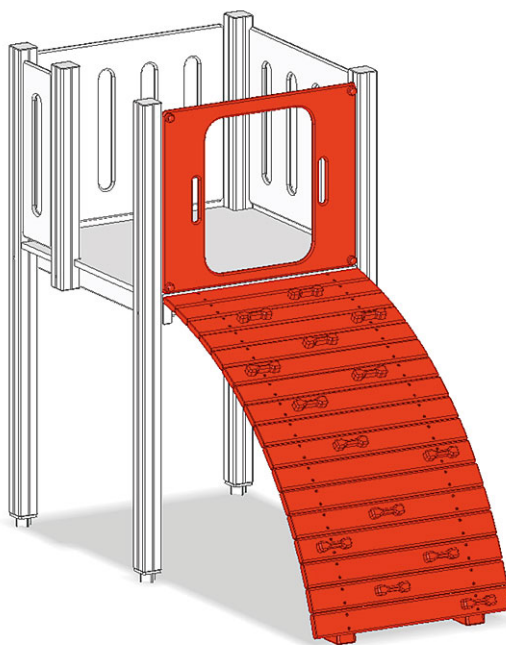

Arch ascent

Article A-03-021

Arch ascent for maxi playtower, with side panels and climbing elements made of polyethylene.

PH=Platform height

CHF 1'465.-
(excl. VAT)