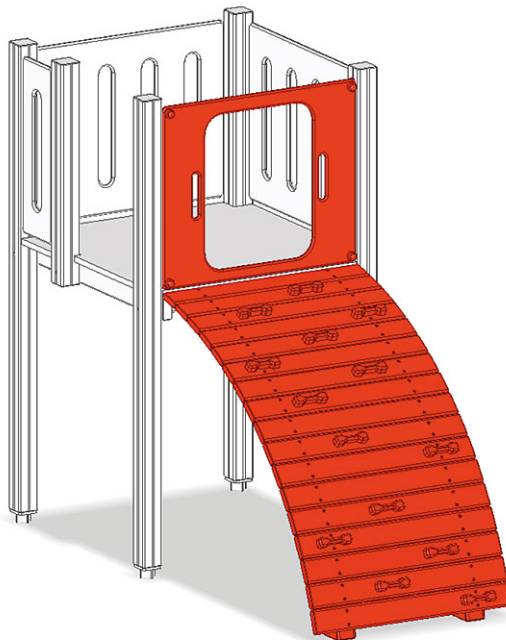

Arch ascent

Device line Color

Article A-03-021-35-002

Arch ascent for platform height 120 cm with side panels and climbing elements, made of polyethylene.

CHF 1'590.-

(excl. VAT)

 Fall height	120 cm
 Assembly time	1 h
 Installers	2