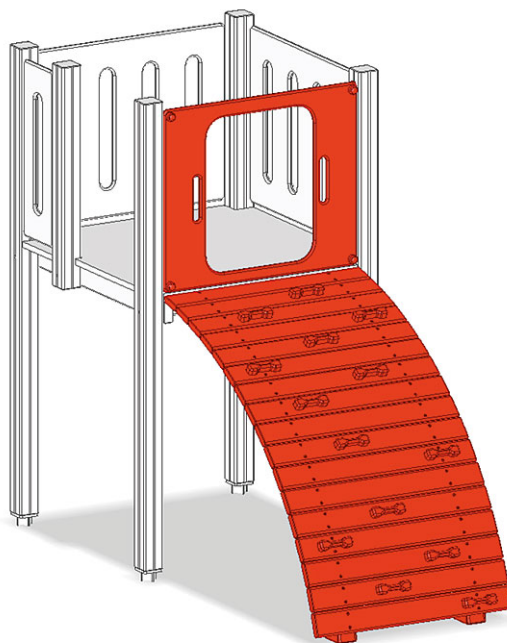

# Arch ascent

Device line Color

Article A-03-021-40-001

Arch ascent for platform height 150 cm with side panels and climbing elements, made of polyethylene.

**CHF 1'725.-**

(excl. VAT)

 Fall height	150 cm
 Assembly time	1 h
 Installers	2