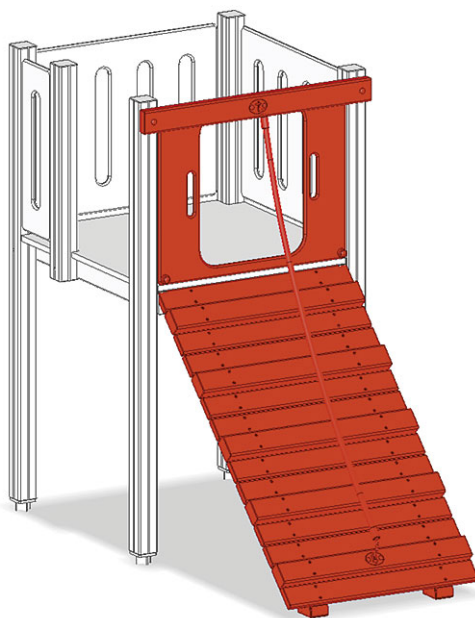

# Inclined ramp

Device line Color

Article A-03-025-30

Inclined ramp for platform height 90 cm, sloping from ground to tower, incl. hanging rope as climbing aid

**CHF 1'180.-**

(excl. VAT)

	Fall height	90 cm
	Assembly time	1 h
	Installers	2

**berli**  
Center of play