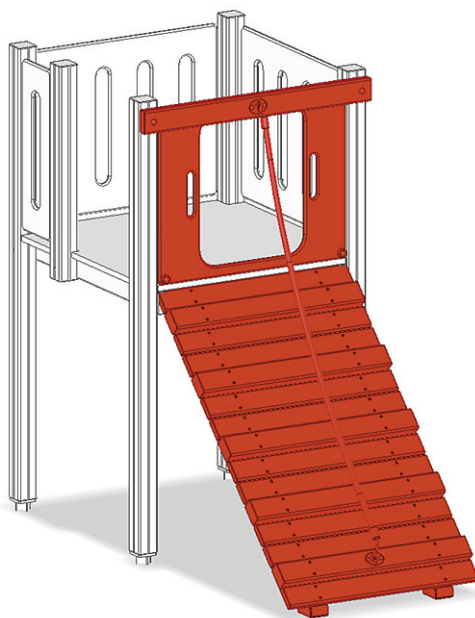

# Inclined ramp

Device line Color

Article A-03-025-35

Inclined ramp for platform height 120 cm, sloping from ground to tower, incl. hanging rope as climbing aid.

**CHF 1'330.-**

(excl. VAT)

|   |               |        |
|---|---------------|--------|
|  | Fall height   | 120 cm |
|  | Assembly time | 1 h    |
|  | Installers    | 2      |