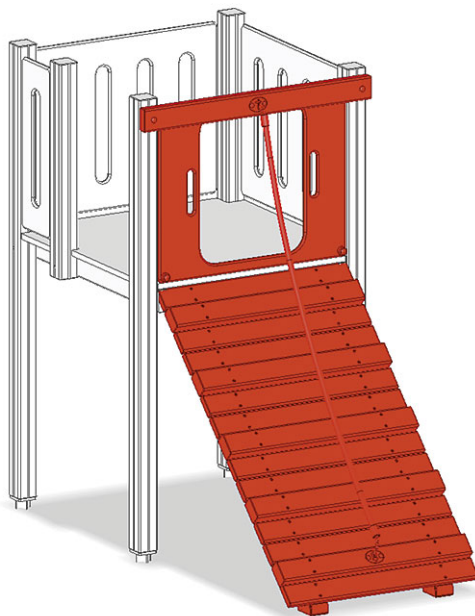

Inclined ramp

Device line Color

Article A-03-025-35

Inclined ramp for platform height 120 cm, sloping from ground to tower, incl. hanging rope as climbing aid.

CHF 1'330.-

(excl. VAT)

	Fall height	120 cm
	Assembly time	1 h
	Installers	2