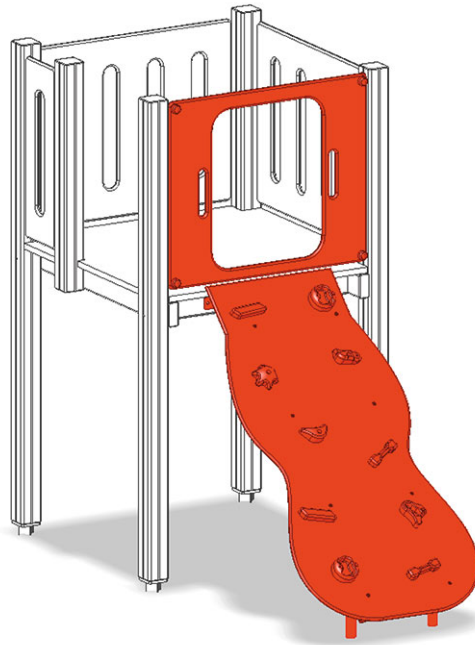

Climbing ascent

Device line Color

Article A-03-033-30

Climbing ascent for platform height 90 cm, made of polyethylene, colour black, with mountaineering stones.

CHF 1'190.-

(excl. VAT)

	Fall height	90 cm
	Assembly time	1 h
	Installers	2