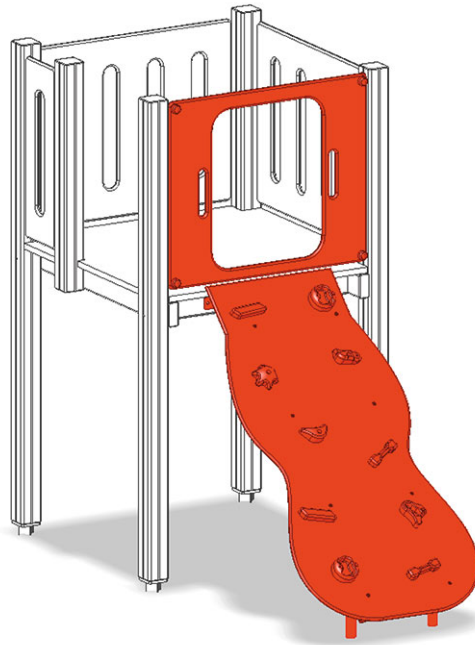

# Climbing ascent

Device line Color

Article A-03-033-40

Climbing ascent for platform height 150 cm, made of polyethylene, colour black, with original mountaineering stones.

**CHF 1'580.-**

(excl. VAT)

	Fall height	150 cm
	Assembly time	1 h
	Installers	2

**berli**  
Center of play