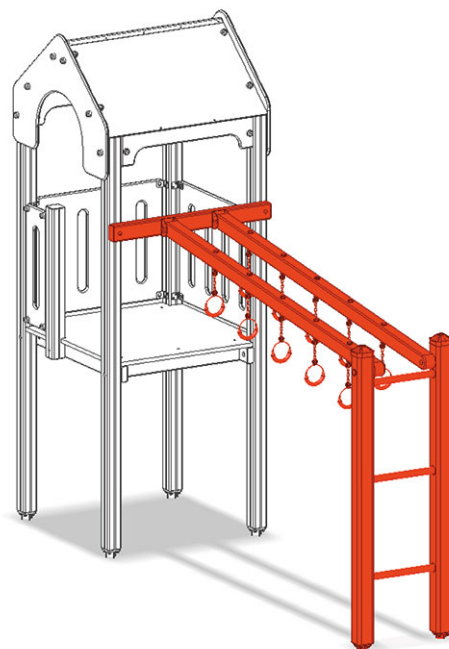

Gymnastic ladder

Device line Color

Article A-03-034-35

Gymnastic ladder made of glued Swiss pine, pressure impregnated, for platform height 120 cm, with gymnastic rings.

CHF 1'465.-
(excl. VAT)

 Fall height	120 cm
 Assembly time	1 h
 Installers	2