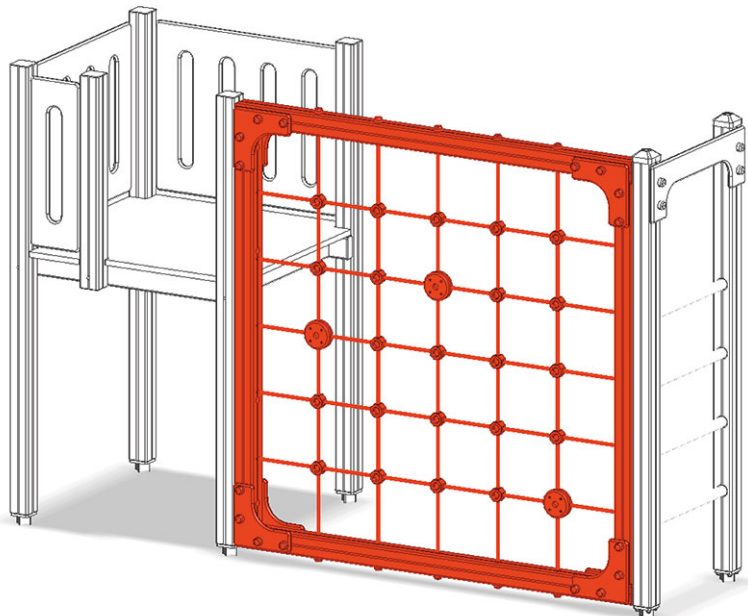

Net wall

Device line Color

Article A-03-152-30

Net wall for platform height 90 cm, coloured ropes with steel insert.

CHF 1'590.-
(excl. VAT)

 Fall height	168 cm
 Assembly time	1 h
 Installers	2