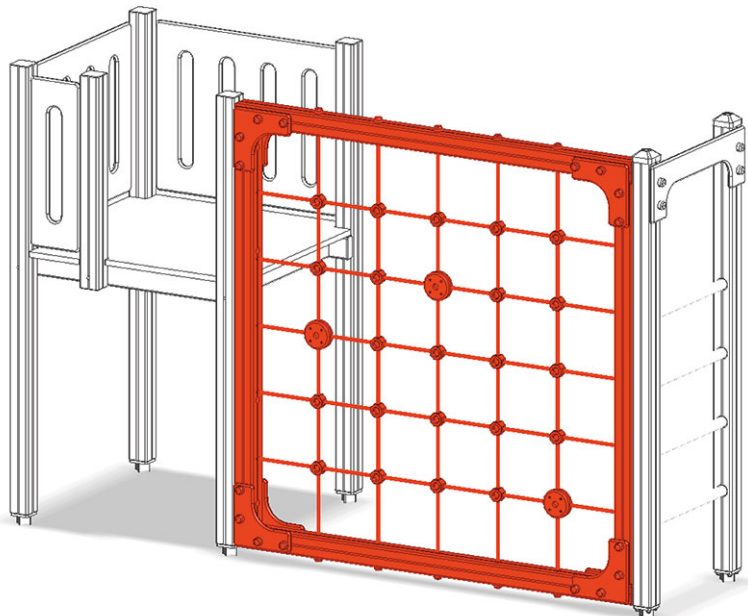

# Net wall

Device line Color

Article A-03-152-35

Net wall for platform height 120 cm, coloured ropes with steel insert.

**CHF 1'840.-**  
(excl. VAT)

 Fall height	198 cm
 Assembly time	1 h
 Installers	2