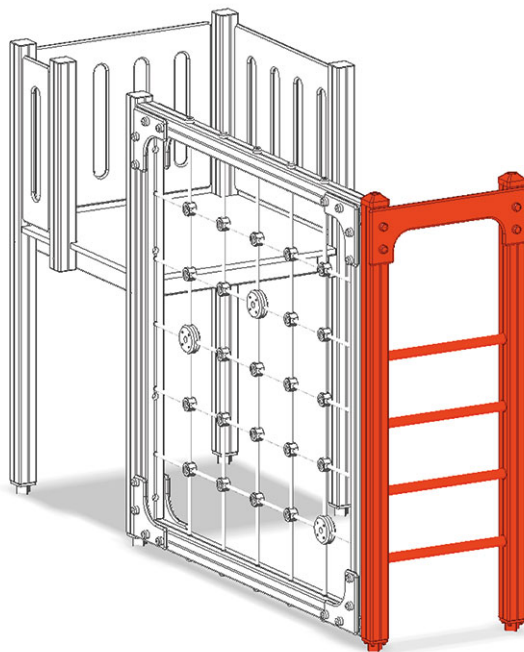

Rung wall

Device line Color

Article A-03-155-35

Rung wall for platform height 120 cm, made of multi-glued Swiss pine, pressure-impregnated.

CHF 485.-

(excl. VAT)

| | |
|---|--------|
|  Fall height | 120 cm |
|  Assembly time | 1 h |
|  Installers | 2 |