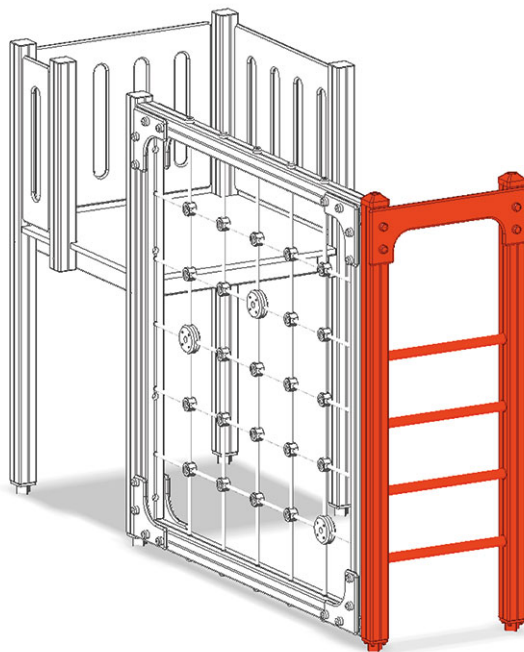

Rung wall

Device line Color

Article A-03-155-35

Rung wall for platform height 120 cm, made of multi-glued Swiss pine, pressure-impregnated.

CHF 485.-

(excl. VAT)

	Fall height	120 cm
	Assembly time	1 h
	Installers	2