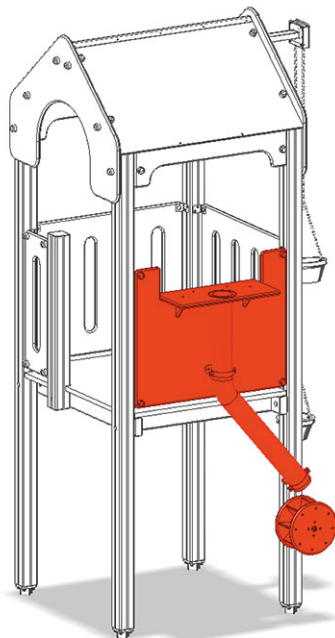

Sand wheel wall element

Device line Color

Article A-03-208-35

Sand wheel wall element for platform height 120 cm, with pouring tube and sand wheel for maxitower.

CHF 845.-

(excl. VAT)

| | |
|---|--------|
|  Fall height | 120 cm |
|  Assembly time | 1 h |
|  Installers | 2 |