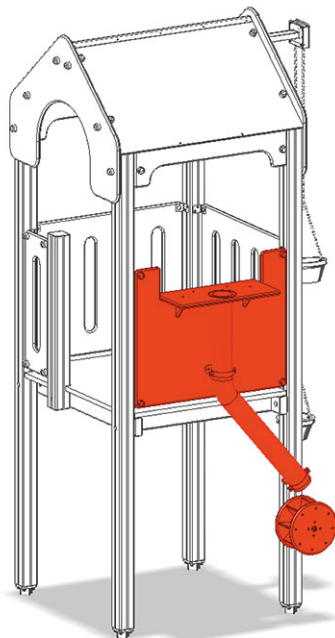

# Sand wheel wall element

Device line Color

Article A-03-208-40

Sand wheel wall element for platform height 150 cm, with pouring tube and sand wheel for maxitower.

**CHF 900.-**

(excl. VAT)

	Fall height	150 cm
	Assembly time	1 h
	Installers	2