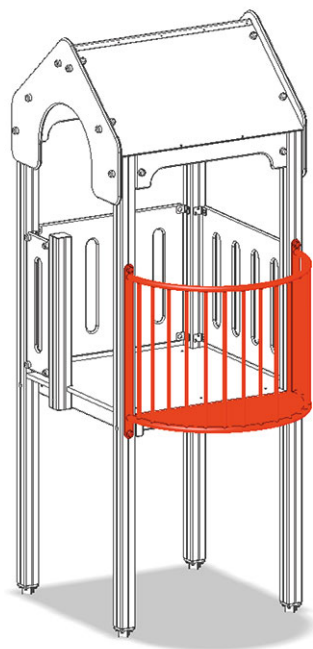

# Barred balcony

Device line Color

Article A-03-300-91

Barred balcony made of hot-dip galvanised steel, additionally colour lacquered, for maxi playtower.

**CHF 1'015.-**

(excl. VAT)

Assembly time

1 h