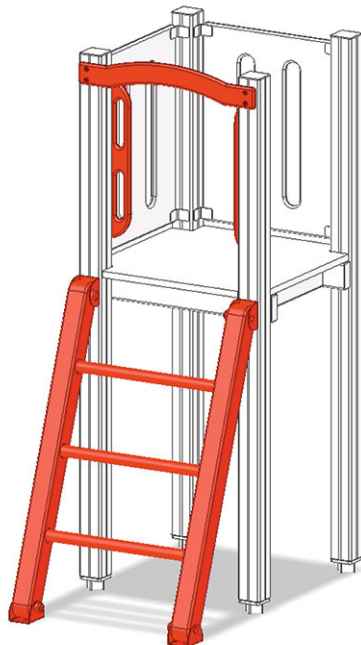

# Rung ladder

Device line Color

Article A-03-301-30

Rung ladder made of multi-glued Swiss pine, pressure impregnated, for platform height 90 cm, with handholds.

**CHF 430.-**

(excl. VAT)

	Fall height	90 cm
	Assembly time	1 h
	Installers	2